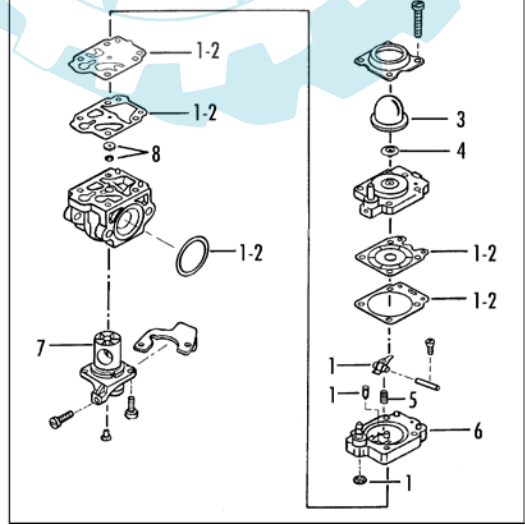

FIGURE 5

The Electrolux Group. The world's No.1 choice.